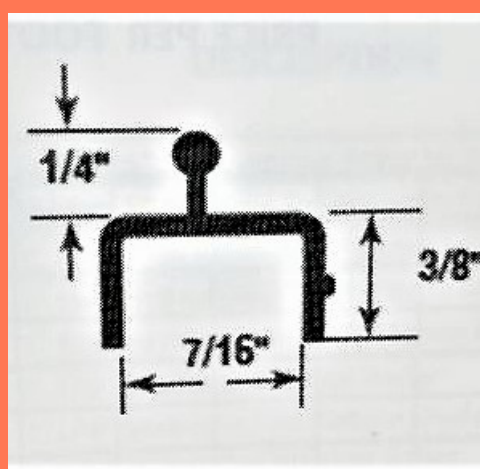

HARDWARE & PARTS

Screening products hardware includes repair parts, replacement rollers, single bottom track, top channel replacement, aluminum meeting rails, & vinyl bottom tracks.