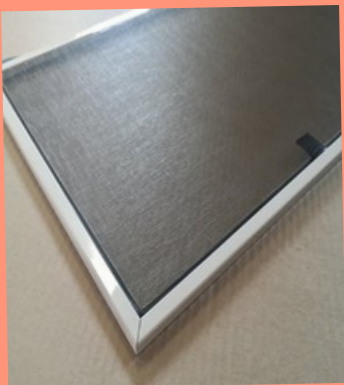

WINDOW SCREENS

Mitered and square cornered window screens are available to order on our website. There are various frame sizes depending on the window manufacturers specifications. Most vinyl windows have 5/16" frames and most aluminum windows have 3/8".

SCREEN DOORS

Swinging Screen Doors are hinged screen doors that keep out insects and pests. Ideal for front entry doors, side & rear laundry, and kitchen doors. Many styles available including; Custom Model E, Cape Cod Custom, Full View, Vista Custom, Bravo, & Colonial Swinging Screen Doors.